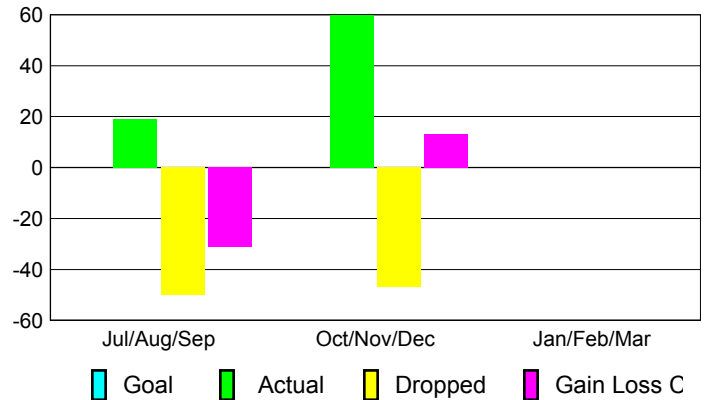

Membership Results 2012-2013

Goal, New, Dropped, Gain/Loss

Comparison of Membership Gain/Loss

Current Year Compared to the Previous Year