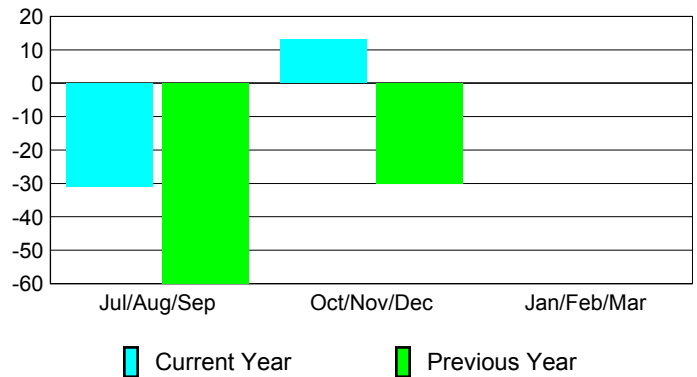

Membership Results
2012-2013

Membership
2011-2012

Month	Net Memb Goal	Actual New Memb	Actual Dropped Memb	Gain/Loss of Memb	Gain/Loss of Memb
Jul/Aug/Sep	0	19	-50	-31	-60
Oct/Nov/Dec	0	60	-47	13	-30
Jan/Feb/Mar	0	0	0	0	0
Totals	0	79	-97	-18	-90

Membership Results 2012-2013

Goal, New, Dropped, Gain/Loss

Comparison of Membership Gain/Loss

Current Year Compared to the Previous Year

Gender Comparison 2012-2013

Jul/Aug/Sep

Oct/Nov/Dec

Jan/Feb/Mar